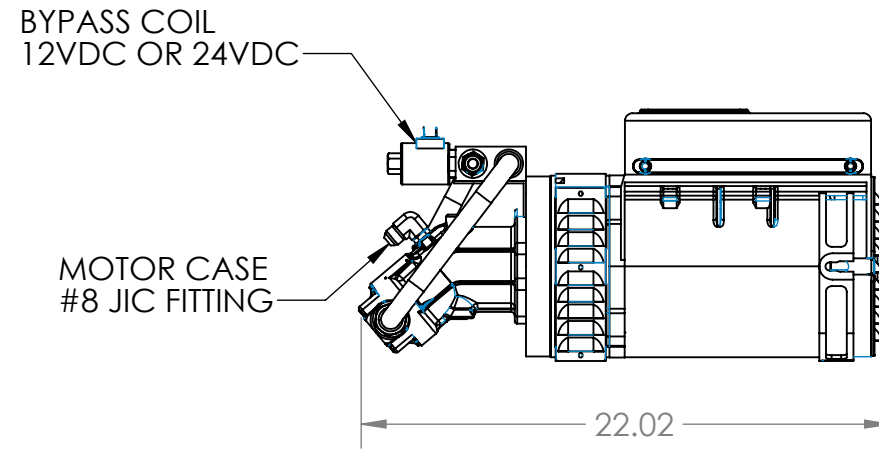

DETAIL A
 SCALE 1 : 4

NOTES:

REV.	DRFT	CHK	APVD	DATE	DESIGN CHANGES
A	PD	PD	PD	11-13-15	DIMENSIONAL DRAWING

UNLESS OTHERWISE SPECIFIED:
 DIMENSIONS ARE IN INCHES
 TOLERANCES:
 FRACTIONAL ± 0.015
 ANGULAR: MACH ± 0.5° BEND ± 1°
 TWO PLACE DECIMAL ± 0.01
 THREE PLACE DECIMAL ± 0.003
 REMOVE SHARP CORNERS & BURRS

DO NOT SCALE DRAWING

14233 West Rd.
 Houston, TX 77041
 Tel: (281) 807-4420
 Fax: (281) 807-4815

SCALE: 1:8

SHEET 1 OF 1

HARRISON HYDRA-GEN LTD.

TITLE: DSV-16R/C DIMENSIONS

PART: HUXX.XDSV-16R/C-01310-XX-0

SIZE DWG. NO. REV
 B HUXX.XDSV-16R-C-01310-XX-0-01-A