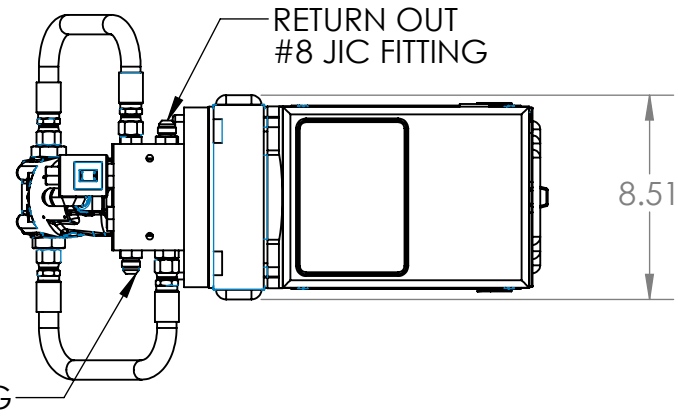

DETAIL A
 SCALE 1 : 4

NOTES:

REV.	DRFT	CHK	APVD	DATE	DESIGN CHANGES
A	PD	PD	PD	11-13-15	DIMENSIONAL DRAWING

UNLESS OTHERWISE SPECIFIED:
 DIMENSIONS ARE IN INCHES
 TOLERANCES:
 FRACTIONAL ± 0.015
 ANGULAR: MACH ± 0.5° BEND ± 1°
 TWO PLACE DECIMAL ± 0.01
 THREE PLACE DECIMAL ± 0.003
 REMOVE SHARP CORNERS & BURRS

DO NOT SCALE DRAWING

14233 West Rd.
 Houston, TX 77041
 Tel: (281) 807-4420
 Fax: (281) 807-4815

SCALE: 1:8

SHEET 1 OF 1

HARRISON HYDRA-GEN LTD.

TITLE: DSV-16R/C DIMENSIONS

PART: HUXX.XDSV-16R/C-01310-XX-0

SIZE DWG. NO. REV
 B HUXX.XDSV-16R-C-01310-XX-0-01-A