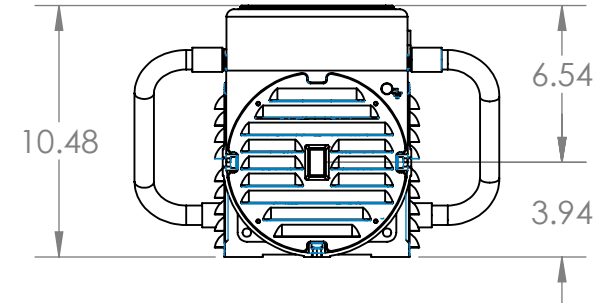

DETAIL A
 SCALE 1 : 4

NOTES:

REV.	DRFT	CHK	APVD	DATE	DESIGN CHANGES
A	PD	PD	PD	11-13-15	DIMENSIONAL DRAWING

UNLESS OTHERWISE SPECIFIED:
 DIMENSIONS ARE IN INCHES
 TOLERANCES:
 FRACTIONAL ± 0.015
 ANGULAR: MACH ± 0.5° BEND ± 1°
 TWO PLACE DECIMAL ± 0.01
 THREE PLACE DECIMAL ± 0.003
 REMOVE SHARP CORNERS & BURRS

DO NOT SCALE DRAWING

14233 West Rd.
 Houston, TX 77041
 Tel: (281) 807-4420
 Fax: (281) 807-4815

SCALE: 1:8

SHEET 1 OF 1

HARRISON HYDRA-GEN LTD.

TITLE: DSV-16R/C DIMENSIONS

PART: HUXX.XDSV-16R/C-01310-XX-0

SIZE DWG. NO. REV
 B HUXX.XDSV-16R-C-01310-XX-0-01-A