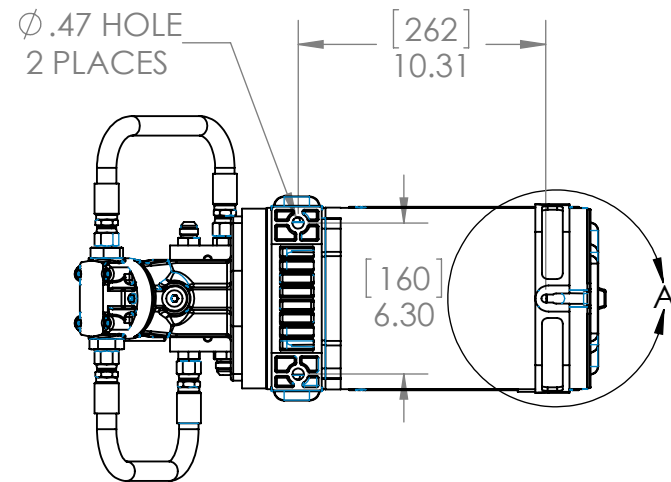

DETAIL A
 SCALE 1 : 4

NOTES:

REV.	DRFT	CHK	APVD	DATE	DESIGN CHANGES
A	PD	PD	PD	11-13-15	DIMENSIONAL DRAWING

UNLESS OTHERWISE SPECIFIED:
 DIMENSIONS ARE IN INCHES
 TOLERANCES:
 FRACTIONAL ± 0.015
 ANGULAR: MACH ± 0.5° BEND ± 1°
 TWO PLACE DECIMAL ± 0.01
 THREE PLACE DECIMAL ± 0.003
 REMOVE SHARP CORNERS & BURRS

DO NOT SCALE DRAWING

14233 West Rd.
 Houston, TX 77041
 Tel: (281) 807-4420
 Fax: (281) 807-4815

SCALE: 1:8

SHEET 1 OF 1

HARRISON HYDRA-GEN LTD.

TITLE: DSV-16R/C DIMENSIONS

PART: HUXX.XDSV-16R/C-01310-XX-0

SIZE DWG. NO. REV
 B HUXX.XDSV-16R-C-01310-XX-0-01-A