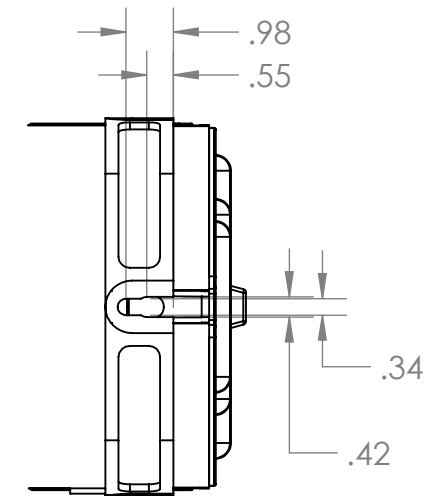

DETAIL A
 SCALE 1 : 4

NOTES:

REV.	DRFT	CHK	APVD	DATE	DESIGN CHANGES
A	PD	PD	PD	11-13-15	DIMENSIONAL DRAWING

UNLESS OTHERWISE SPECIFIED:
 DIMENSIONS ARE IN INCHES
 TOLERANCES:
 FRACTIONAL ± 0.015
 ANGULAR: MACH ± 0.5° BEND ± 1°
 TWO PLACE DECIMAL ± 0.01
 THREE PLACE DECIMAL ± 0.003
 REMOVE SHARP CORNERS & BURRS

DO NOT SCALE DRAWING

14233 West Rd.
 Houston, TX 77041
 Tel: (281) 807-4420
 Fax: (281) 807-4815

SCALE: 1:8

SHEET 1 OF 1

HARRISON HYDRA-GEN LTD.

TITLE: DSV-16R/C DIMENSIONS

PART: HUXX.XDSV-16R/C-01310-XX-0

SIZE DWG. NO. REV
 B HUXX.XDSV-16R-C-01310-XX-0-01-A