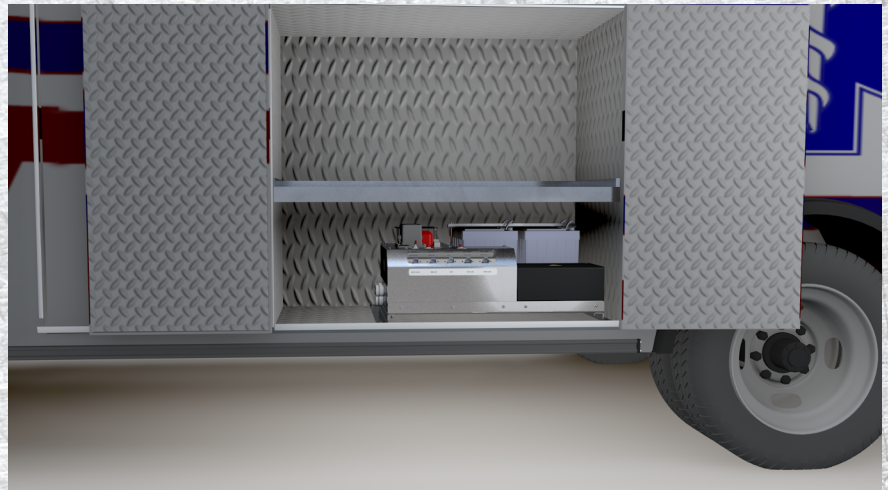

# Mobile Power

Where you need it. When you need it.

**hPower**

## Introducing The Harrison hPower Tray Mount

Harrison Hydra-Gen's newest member of the **hPower** family is our 12V or 24V Tray Mount.

Built to fit in compartments with electronics that are high above floodwater levels.

The Harrison **hPower** Battery Energy Storage System is built with the safety of ambulance crew and patients in mind!

**hPower** is a battery energy storage solution that provides power for your electrical demands when your engine is off and a critical component of your automatic start/stop system or emergency backup plan.